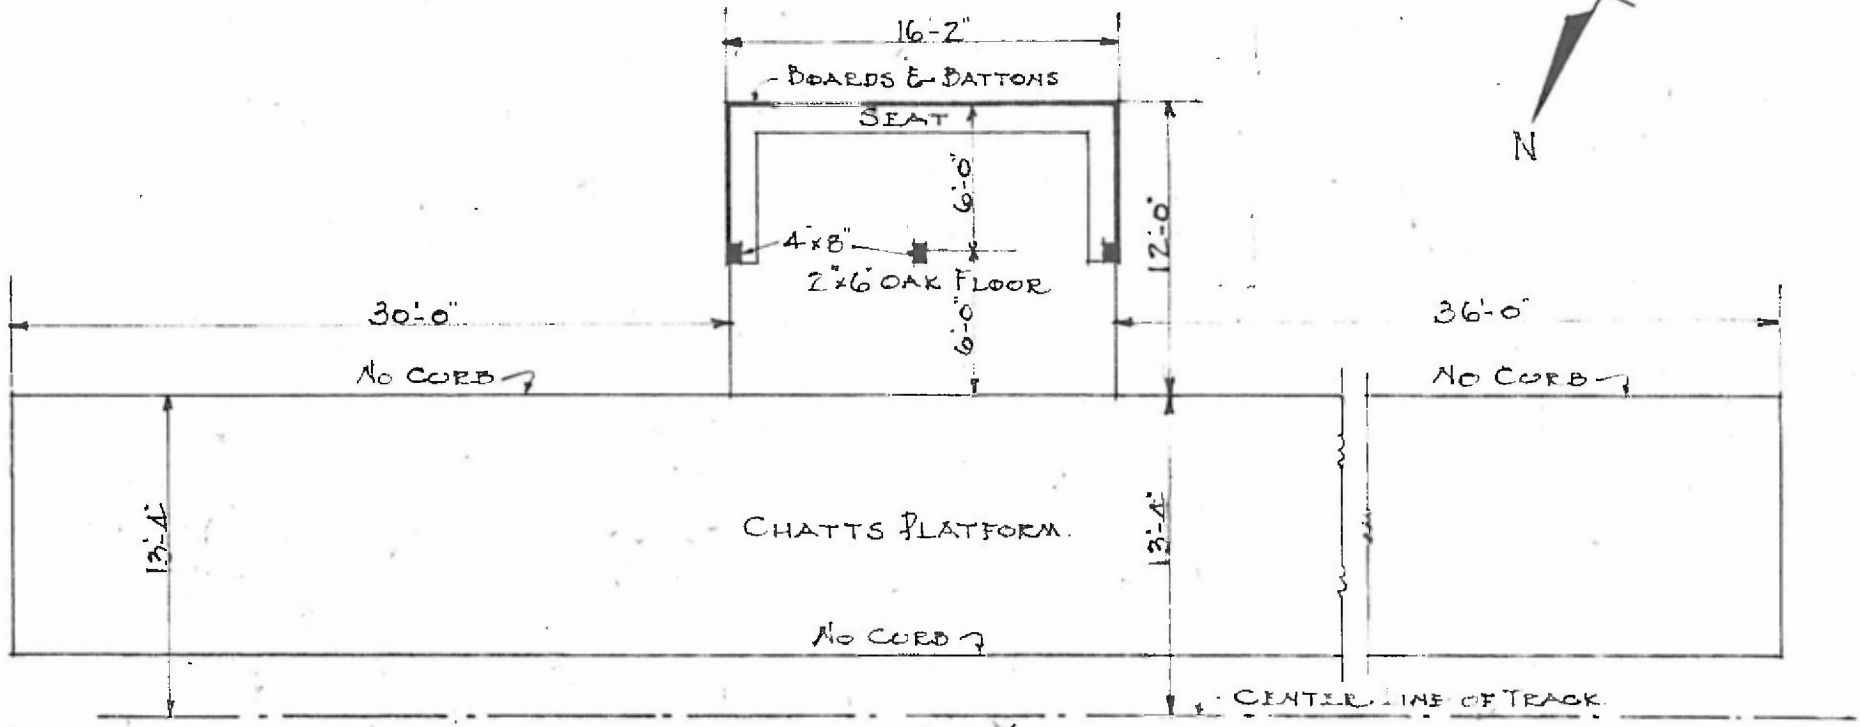

116

EASTERN DIV.  
LEB & NO. V. SUB  
STA. No. 230

FLOOR PLAN  
SCALE 1/8" = 1'-0"

SHELTER STATION.  
NOGO, MO.

JAN. 8 1917