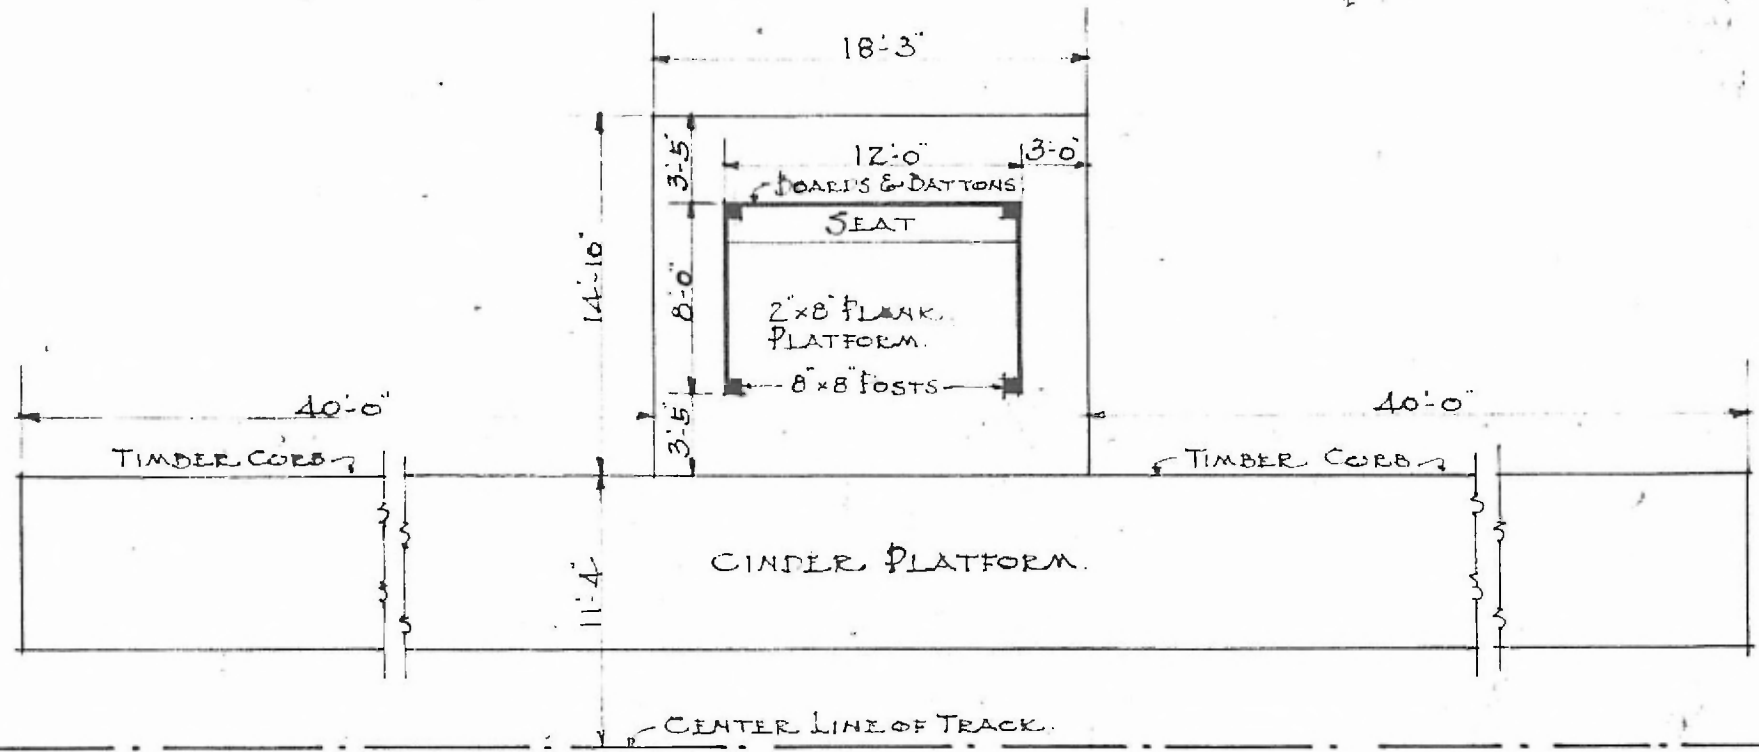

EASTERN MO.,
CLINTON SUB.
STP. No. 713

FLOOR PLAN.
SCALE - 1/8" = 1'-0"

SHELTER STATION.
DODSON, MO.

JUNE 14. 1916.