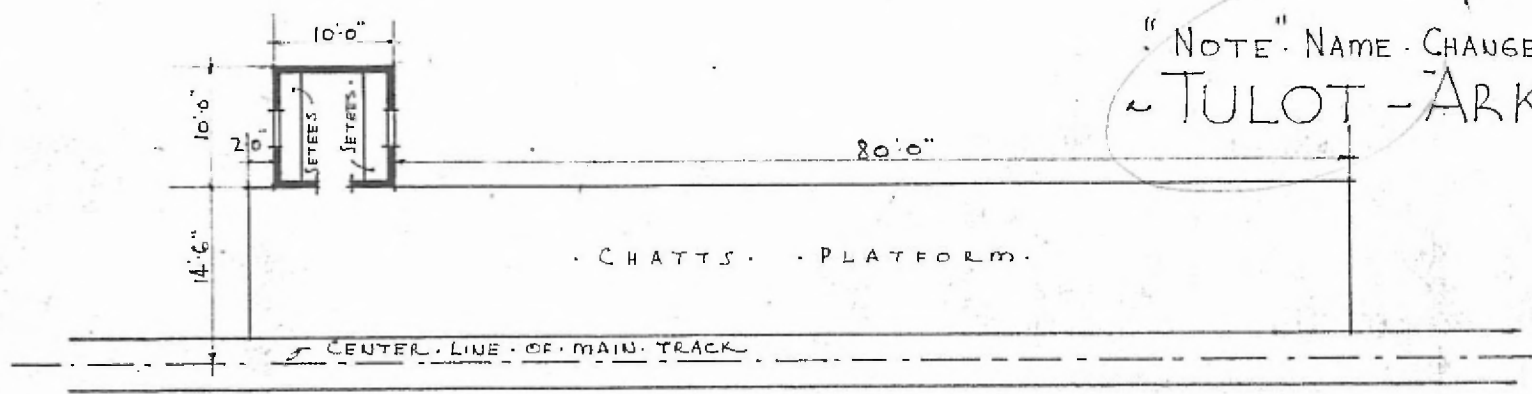

DIV SOUTHERN
 SUB. DIV. MEMPHIS
 CHATTS. STR. NO. C441

(31)

ERECTED.	1914.	FLOOR.	CHATTS.
TYPE.	FRAME.	FINISH.	{ INSIDE. OPEN. OUTSIDE. OLD "MURPHY" TIN
FOUNDATION.	PILE HEADS. & BLOCKS.	CEILING HEIGHTS.	9'6"
WALLS.	2"x4" STUDS.	LIGHTING.	NONE.
ROOF.	{ TYPE. GABLE - TIN. PITCH. APPROX. 1/4 PITCH	SANITARY FACILITIES.	NONE.
HEATING.	NONE.		

"NOTE" NAME CHANGED 6-7-1918 TO
 ~ TULOT - ARKANSAS ~

~ FLOOR PLAN ~
 SCALE 1/16" = 1'0"

~ SHELTER HOUSE - AT ~
 ~ PICKETT - ARK ~

AUGUST
 10 - 1917.