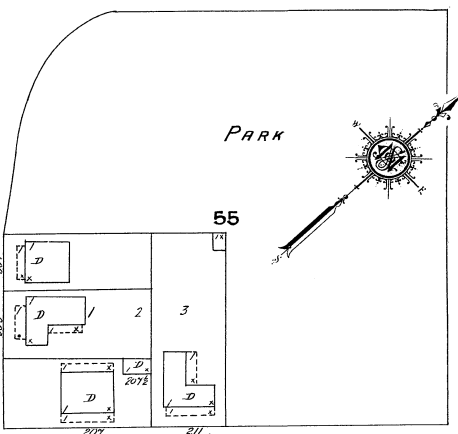

5

5

JEFFERSON

BROADWAY (BROAD)

Nov. 1922
VAN BUREN
ARK.

Scale of Feet.
0 10 20 30 40 50 60 70 80 90 100
Copyright 1922 by the Sanborn Map Co.

M. P. R. B. (MORNING LINE)