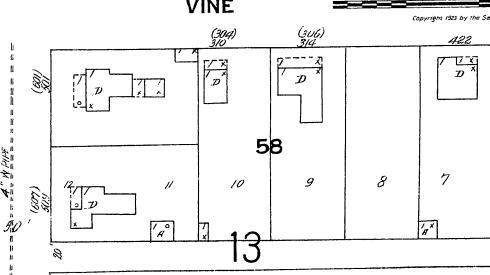

5

5

JEFFERSON

BROADWAY (BROAD)

Nov. 1922
VAN BUREN
ARK.

Scale of Feet.
0 10 20 30 40 50 60 70 80 90 100
Copyright 1922 by the Sanborn Map Co.

M. P. R. B. (MORNING LINE)