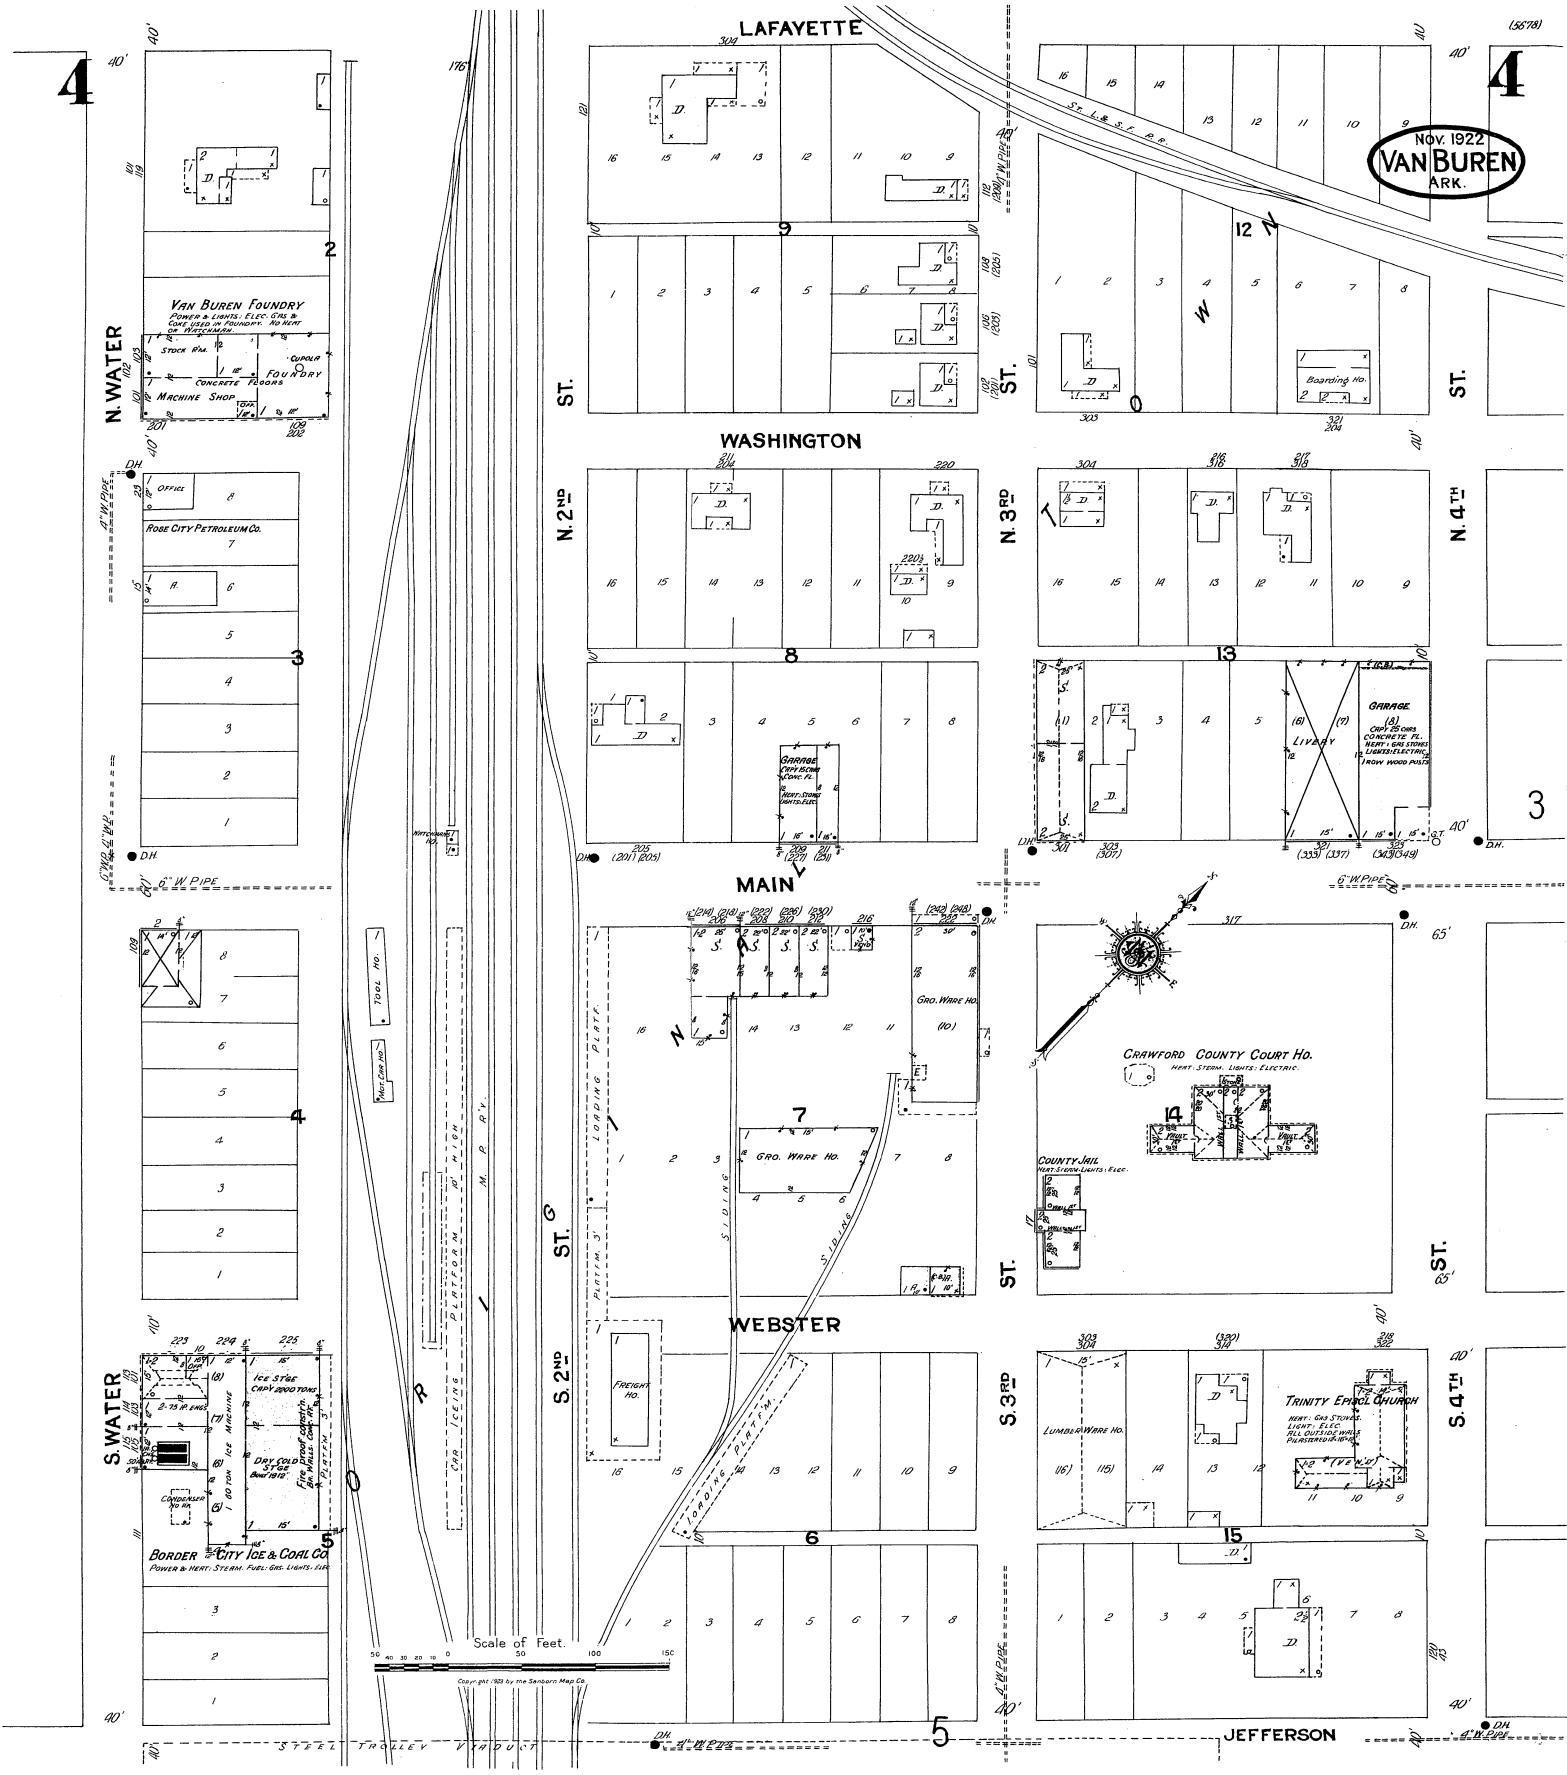

Nov. 1922
VAN BUREN
ARK.

VAN BUREN FOUNDRY
POWER & LIGHTS, ELEC. WORK &
CONCRETE FOUNDRY. NO. 100
OR THEREABOUTS.

STOCK RM.
CONCRETE FOUNDRY
MACHINE SHOP

OFFICE
ROSE CITY PETROLEUM CO.

1
2
3
4
5
6
7

1
2
3
4
5
6
7

Garage
LIVERY

MAIN

1
2
3
4
5
6
7
8
9
10
11
12
13
14
15
16

GRD. WARE HO. (10)

WEBSTER

1
2
3
4
5
6
7
8
9
10
11
12
13
14
15
16

FRESH HO.

1
2
3
4
5
6
7
8
9
10
11
12
13
14
15
16

LUMBER WARE HO.

1
2
3
4
5
6
7
8
9
10
11
12
13
14
15
16

Scale of Feet.

0 10 20 30 40 50 60 70 80 90 100 150

Copyright 1922 by the Standard Map Co.